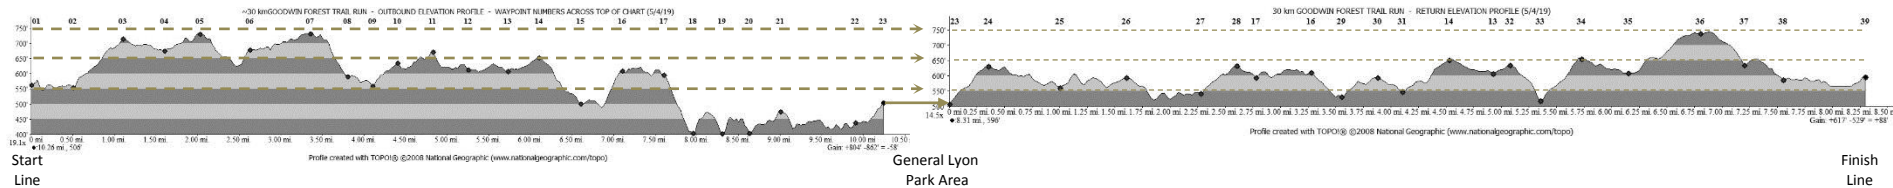

# 30K-Route Complete (Outbound and Return) Elevation Profile

~30 km Goodwin Forest Trail Run - Outbound & Return Elevation Profiles – Waypoint Numbers Across Top of Chart - 2019

Miles from Start Line

~Miles from General Lyon Park