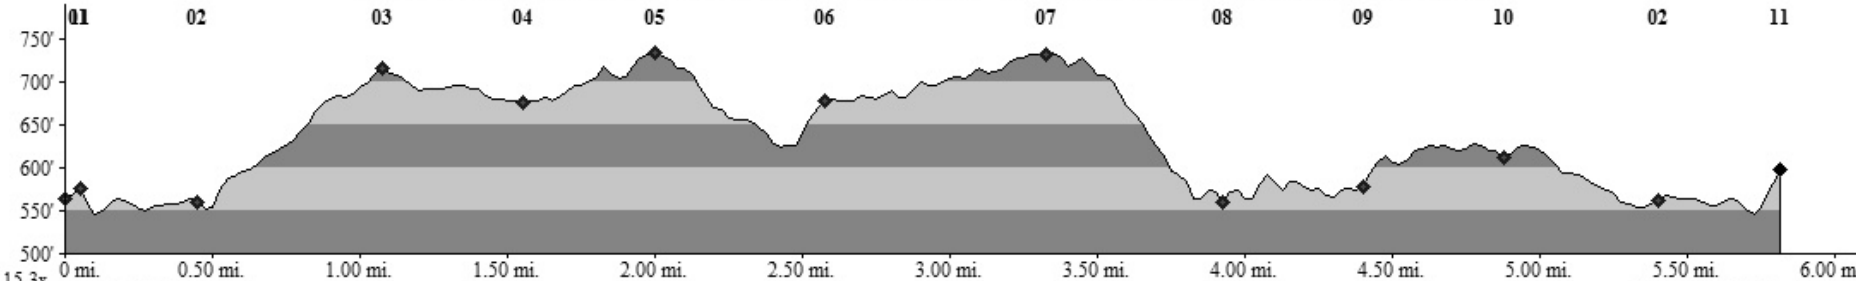

~10 km GOODWIN FOREST RUN - ELEVATION PROFILE - WAYPOINT NUMBERS ACROSS TOP OF CHART

Gain: +401' -367' = +34'